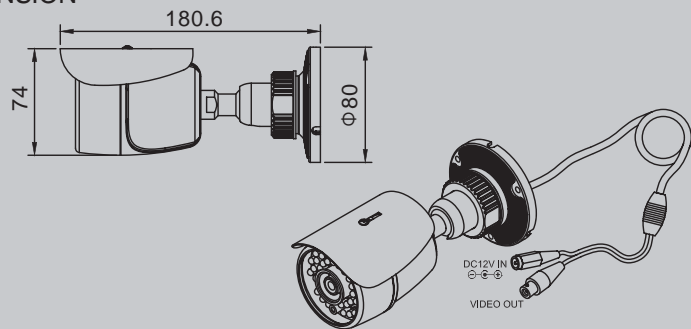

SPECIFICATIONS

Mode	NTSC	PAL
Pick Up Element	1/3 Inch CCD Image Sensor	
Image Signal Process	Digital Signal Processing System	
Lens Mount	4mm / 6mm / 8mm	
Number Of Pixel	1020 (H) × 508 (V)	1024 (H) × 596 (V)
Picture Elements	APPROXIMATELY 520K	APPROXIMATELY 610K
Horizontal Resolution	700TVL	
Power Supply	DC 12 ± 1V(560mA)	
Power Consumption	6.72W	
Mechanical IR Cut Filter	Automatically Switches (IR Board Control)	
Synchronization	Internal	
Scanning System	2 : 1 Interlace	
Sensitivity	0 LUX -IR ON	
Minimum Illumination	Color:0.03Lux	
S/N Ratio	Max.52 dB(AGC off, Weight on)	
Menu	Build in OSD Control	
Title	Title	
Wide Dynamic Range (WDR)	ATR Digital WD	
Back Light Compensation (BLC)	HLC / BLC / OFF	
Automatic Gain Control (AGC)	ON / OFF (4 Steps)	
Dynamic Noise Reduction(DNR)	2D-NR	
Day & Night Mode (D&N)	Color / B&W / AUTO	
Motion Detection	ON / OFF (24x16 Zones)	
Flicker Less	ON / OFF	
Privacy Mask	ON / OFF (8 Zones Programmable, Mosaic)	
Auto White Balance	ATW/PUSH/USER1/USER2/ANTI CR/MANUAL/ PUSH LOCK (1800K to 10500K)	
Electronic Shutter	AUTO: 1/60S TO 1/100000 S	AUTO: 1/50 S TO 1/100000 S
Output	1 Vp-p Composite Video Output, 75 Ohms	
IR Range	35 M	
Wavelength	850 nm	
Operating Temperature	- 5°C ~ +40°C	
Dimensions (WxDxH)	Φ80 × 74 × 180.6 mm	
Weight	About 512 g	

★Version updating is not going to inform, please check the on-going updating information

DIMENSION

unit: mm

■ DISTRIBUTED BY