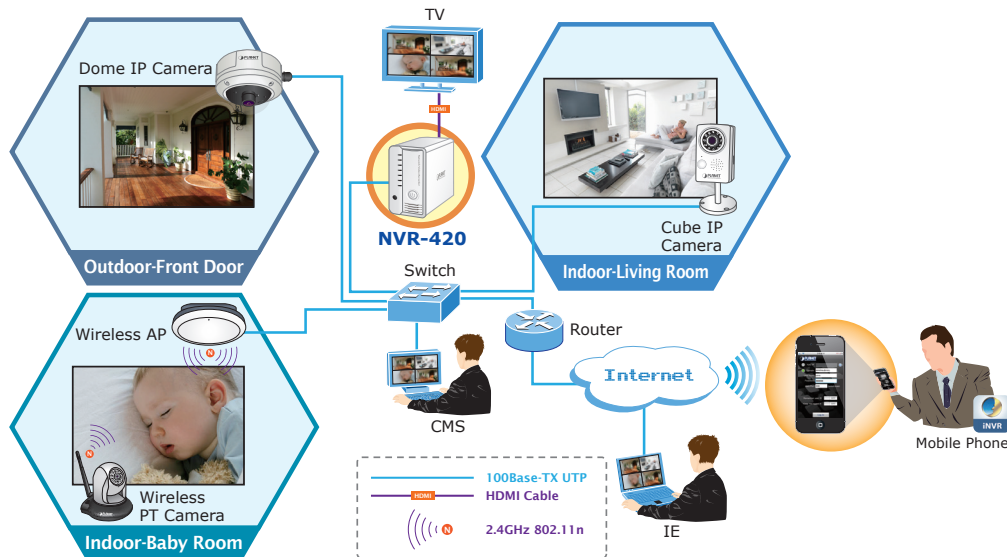

The NVR-420 supports HDMI interface that allows users to connect it directly to a HDMI capable HDTV / monitor. It then can be operated with the bundled remote control and mouse. The NVR-420 is compatible with most major camera brands in the market. It can automatically search and find the available cameras on the network, which greatly reduce the user's effort when configuring the system.

KEY FEATURES

VIDEO / AUDIO

- HDMI / AV local display with remote controller or mouse
- Simultaneous Recording and Live Video Streams
- Up to Full HD resolution for local display
- Supports M-JPEG / MPEG-4 / H.264 multiple compressions
- 2-Way Audio function

- Web-Based and management utility for easy configuration
- E-Map interface in web and utility configuration
- Auto discover by management software
- Smart IP camera search
- Multiple languages support
- Supports mobile phone remote view with Android, WinMo, Symbian S60, iPhone, Blackberry 4.6
- Manage multiple NVR with the bundle management software

HARDWARE

- Supports Real Time Clock (RTC)
- HDMI / RCA / USB interfaces supported
- Auto power-on and recording after power recovery
- Supports 3.5" SATA x 2 HDD

APPLICATIONS

The NVR-420 can be controlled and monitored on both the local site and the Internet simultaneously. Users can also login from their mobile phones to check the monitoring screen when there is no PC available. It provides an easy and effective way to manage your surveillance system and enhance the security of your home or office environment.