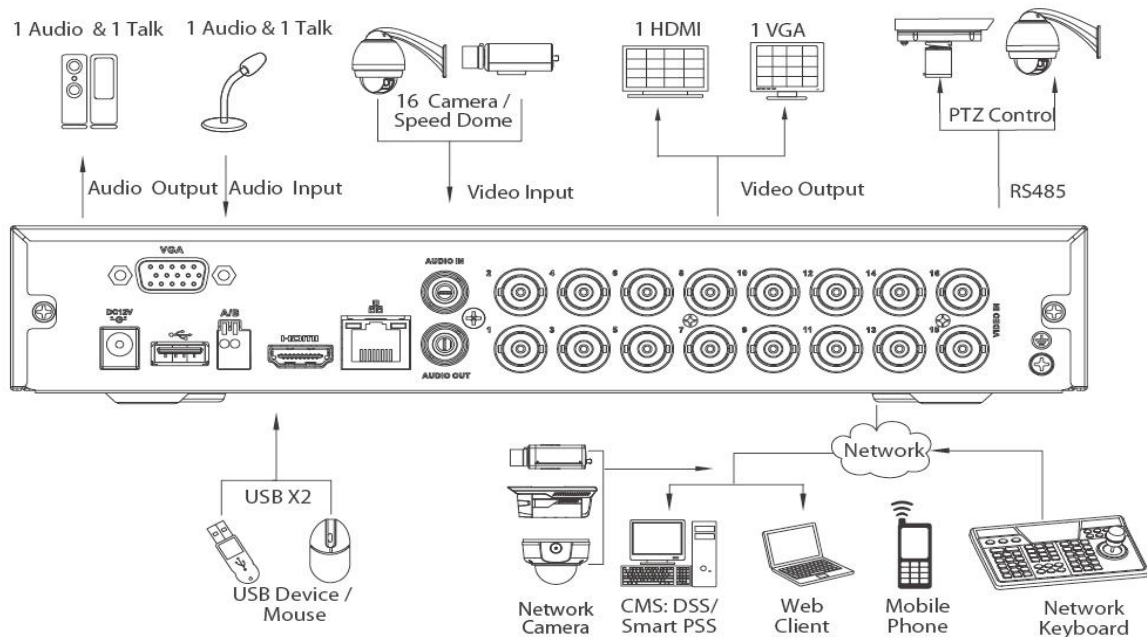

ST-CVI4104/4108/4116H-S

Network Functions	HTTP, IPv4/IPv6, TCP/IP, UPNP, RTSP, UDP, SMTP, NTP, DHCP, DNS, PPPOE, DDNS, FTP, IP Filter, SNMP, P2P	
Max. User Access	128 users	
Smart Phone	iPhone, iPad, Android, Windows Phone	
Storage		
Internal HDD	1 SATA port, up to 4TB	
Auxiliary Interface		
USB Interface	2 ports(1 Rear), USB2.0	
RS485	1 port, For PTZ Control	
General		
Power Supply	DC12V/1.5A	DC12V/2A
Power Consumption	10W(without HDD)	
Working Environment	-10°C ~ +55°C / 10%~90%RH / 86~106kpa	
Dimension(W×D×H)	Compact 1U, 260mm×220mm×40mm	
Weight	0.75KG(without HDD)	

System Connection

*Takes CVI4116H-S as an example

Saitell Technology Co., Ltd.

China Shenzhen Foreign Trade (Group) Building, 239 Zhongxing Road, Shenzhen, China

Tel: +86-755-22318209

Fax: +86-755-22318205

Email:sales@saitell.com

www.saitell.com

*Design and specifications are subject to change without notice.

© 2015 Saitell Technology Co., Ltd.