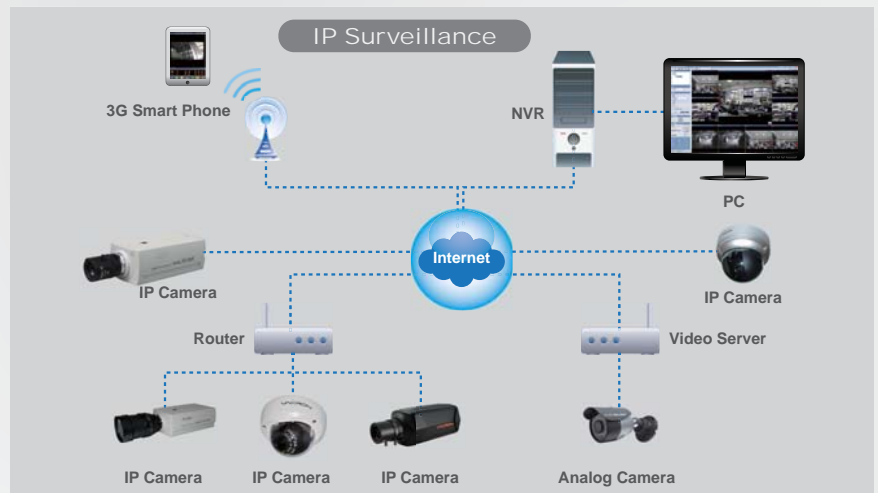

★Version updating is not going to inform, please check the on-going updating information