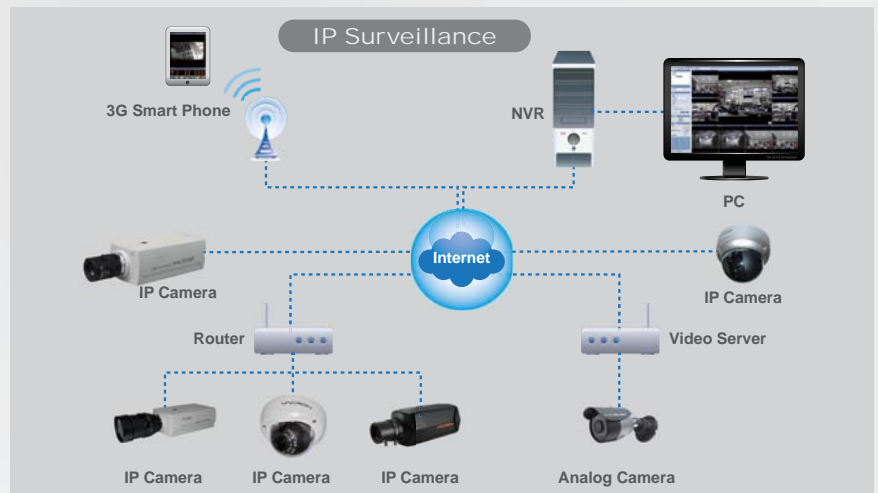

■ DISTRIBUTED BY

GDF Matériel d'équipement
Tel.: +216 71 393 599,
Fax: +216 71 393 608
Tunis, Route de Ben Arous,
Km 3 (Z. I. Sidi Fathallah)