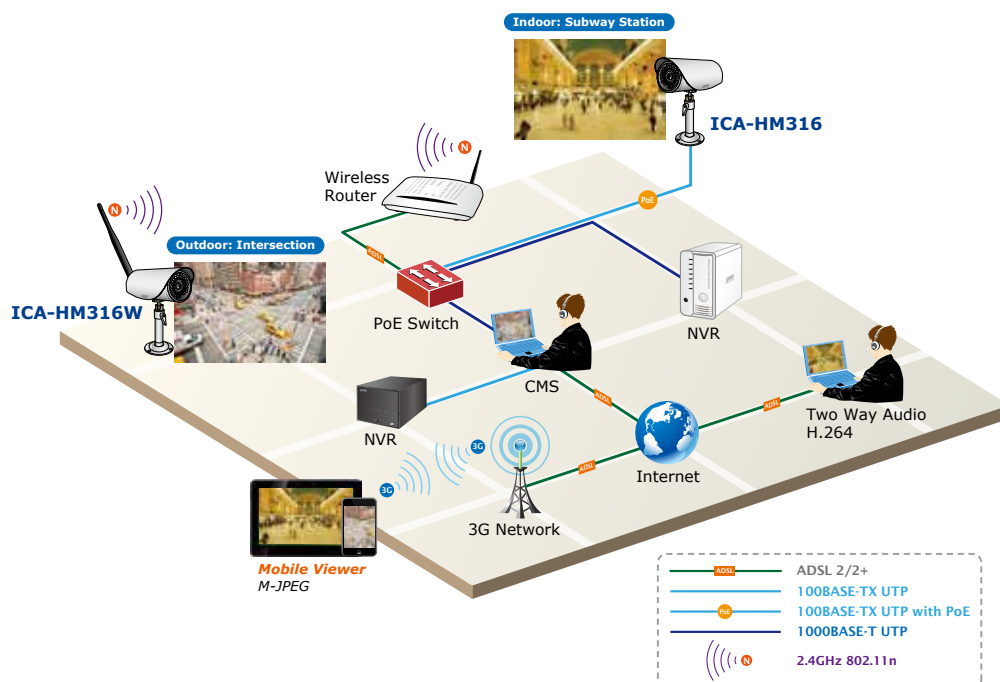

### Easy Installation & Management

- ONVIF compliant for interoperability
- Built-in 35 IR Illuminators, effective up to 25 meters
- IP66 outdoor classifications for stable operation under rigorous environment
- Built-in Samba client for NAS
- 3GPP for 3G mobile remote applications
- Digital Input/Output for integration with sensors and alarms
- Cam Viewer 3 Central management software supported

**Advanced Event Management**

To enhance surveillance flexibility and event management capabilities, the ICA-HM316W supports a number of advanced features including Auto-Iris to avoid over exposure, AV out to perform the two-way audio function and inputs/outputs to connect with external devices such as door sensors and relays to activate light or close doors.

**Digital Input /Output**

**For External Sensor in and Alarm out**

*Flexible installation and Power functionality*

The ICA-HM316W is ONVIF compliant and therefore interoperable with other manufacturer's products. It also includes 64-CH central management software for ease of maintenance and remote monitoring. The ICA-HM316W is indisputably the top choice for reliable and high performance outdoor surveillance. The IP66-rated housing protects the ICA-HM316W against rain and dust and ensures stable operation under extreme weather conditions. The ICA-HM316W is an ideal solution for both indoor and outdoor surveillance applications such as buildings, hospital, bank, hotel lobby, garages, hallway, stores and offices.

## Application

PLANET ICA-HM316W is providing various surveillance applications via wireless technology. It captures clear images and is perfect for identifying objects and persons.