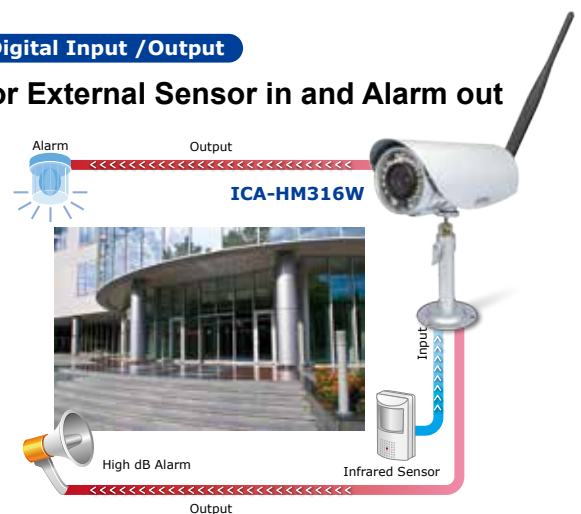

Digital Input /Output

For External Sensor in and Alarm out